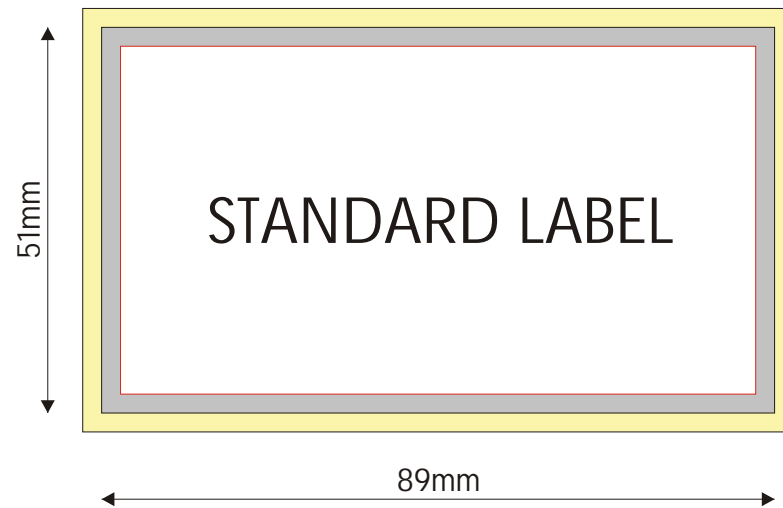

GLOSSY LABEL PRINT SPECIFICATION

How to set up the artwork for glossy labels (2 examples are below) any shape or size is available, just follow the amount of difference between the Image Area, Printable Area and Safe Area for your required shape or size

 Image Area 94mm x 56mm

 Printable Area (FINAL SIZE) after cutting 89mm x 51mm

 Safe Area (All logos and text should be within this area) 84mm x 46mm

1. All images must fall within the printable area
2. All logos and text must fall within the safe area
3. Please allow a bleed to the edge of the image area
4. Please supply your artwork as a TIF file at 1200dpi resolution.